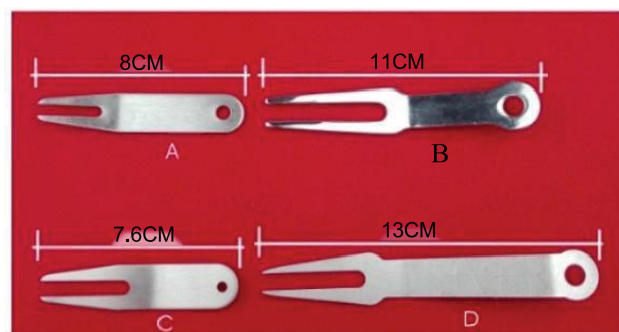

Divot Repair Tools

3511

Material : Stainless Steel

3511A : 80mm

3511B : 110mm

3511C : 76mm

3511D : 130mm