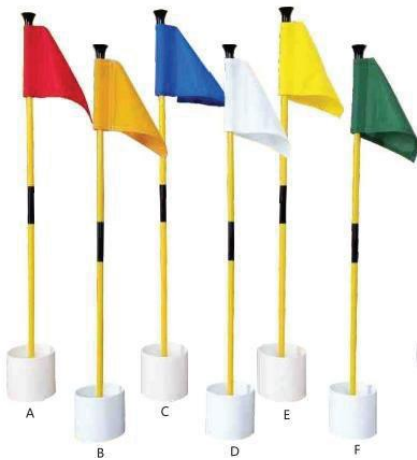

Height : 7.5'(2.28m)

Diameter : 12.7mm

2733A : Yellow

2733B : White

2733C : Pink

2733D : Black/Yellow

2733E : Black/White

2733F : Black/White

2733G : Black/Yellow

2733H : Red/White

2733J : Blue/White

2733K : Green/White

Green Marker

1731

Hand picker, Customers Logo could be printed.

Size : H95cm

- 1731A : Red
- 1731B : Yellow
- 1731C : Blue
- 1731D : White

Practice Green Flagsticks

1702

Two-section structure, can be unpacked, can reduce the volume, saving transportation costs. The flagpole is available in three colors: red, yellow and white.